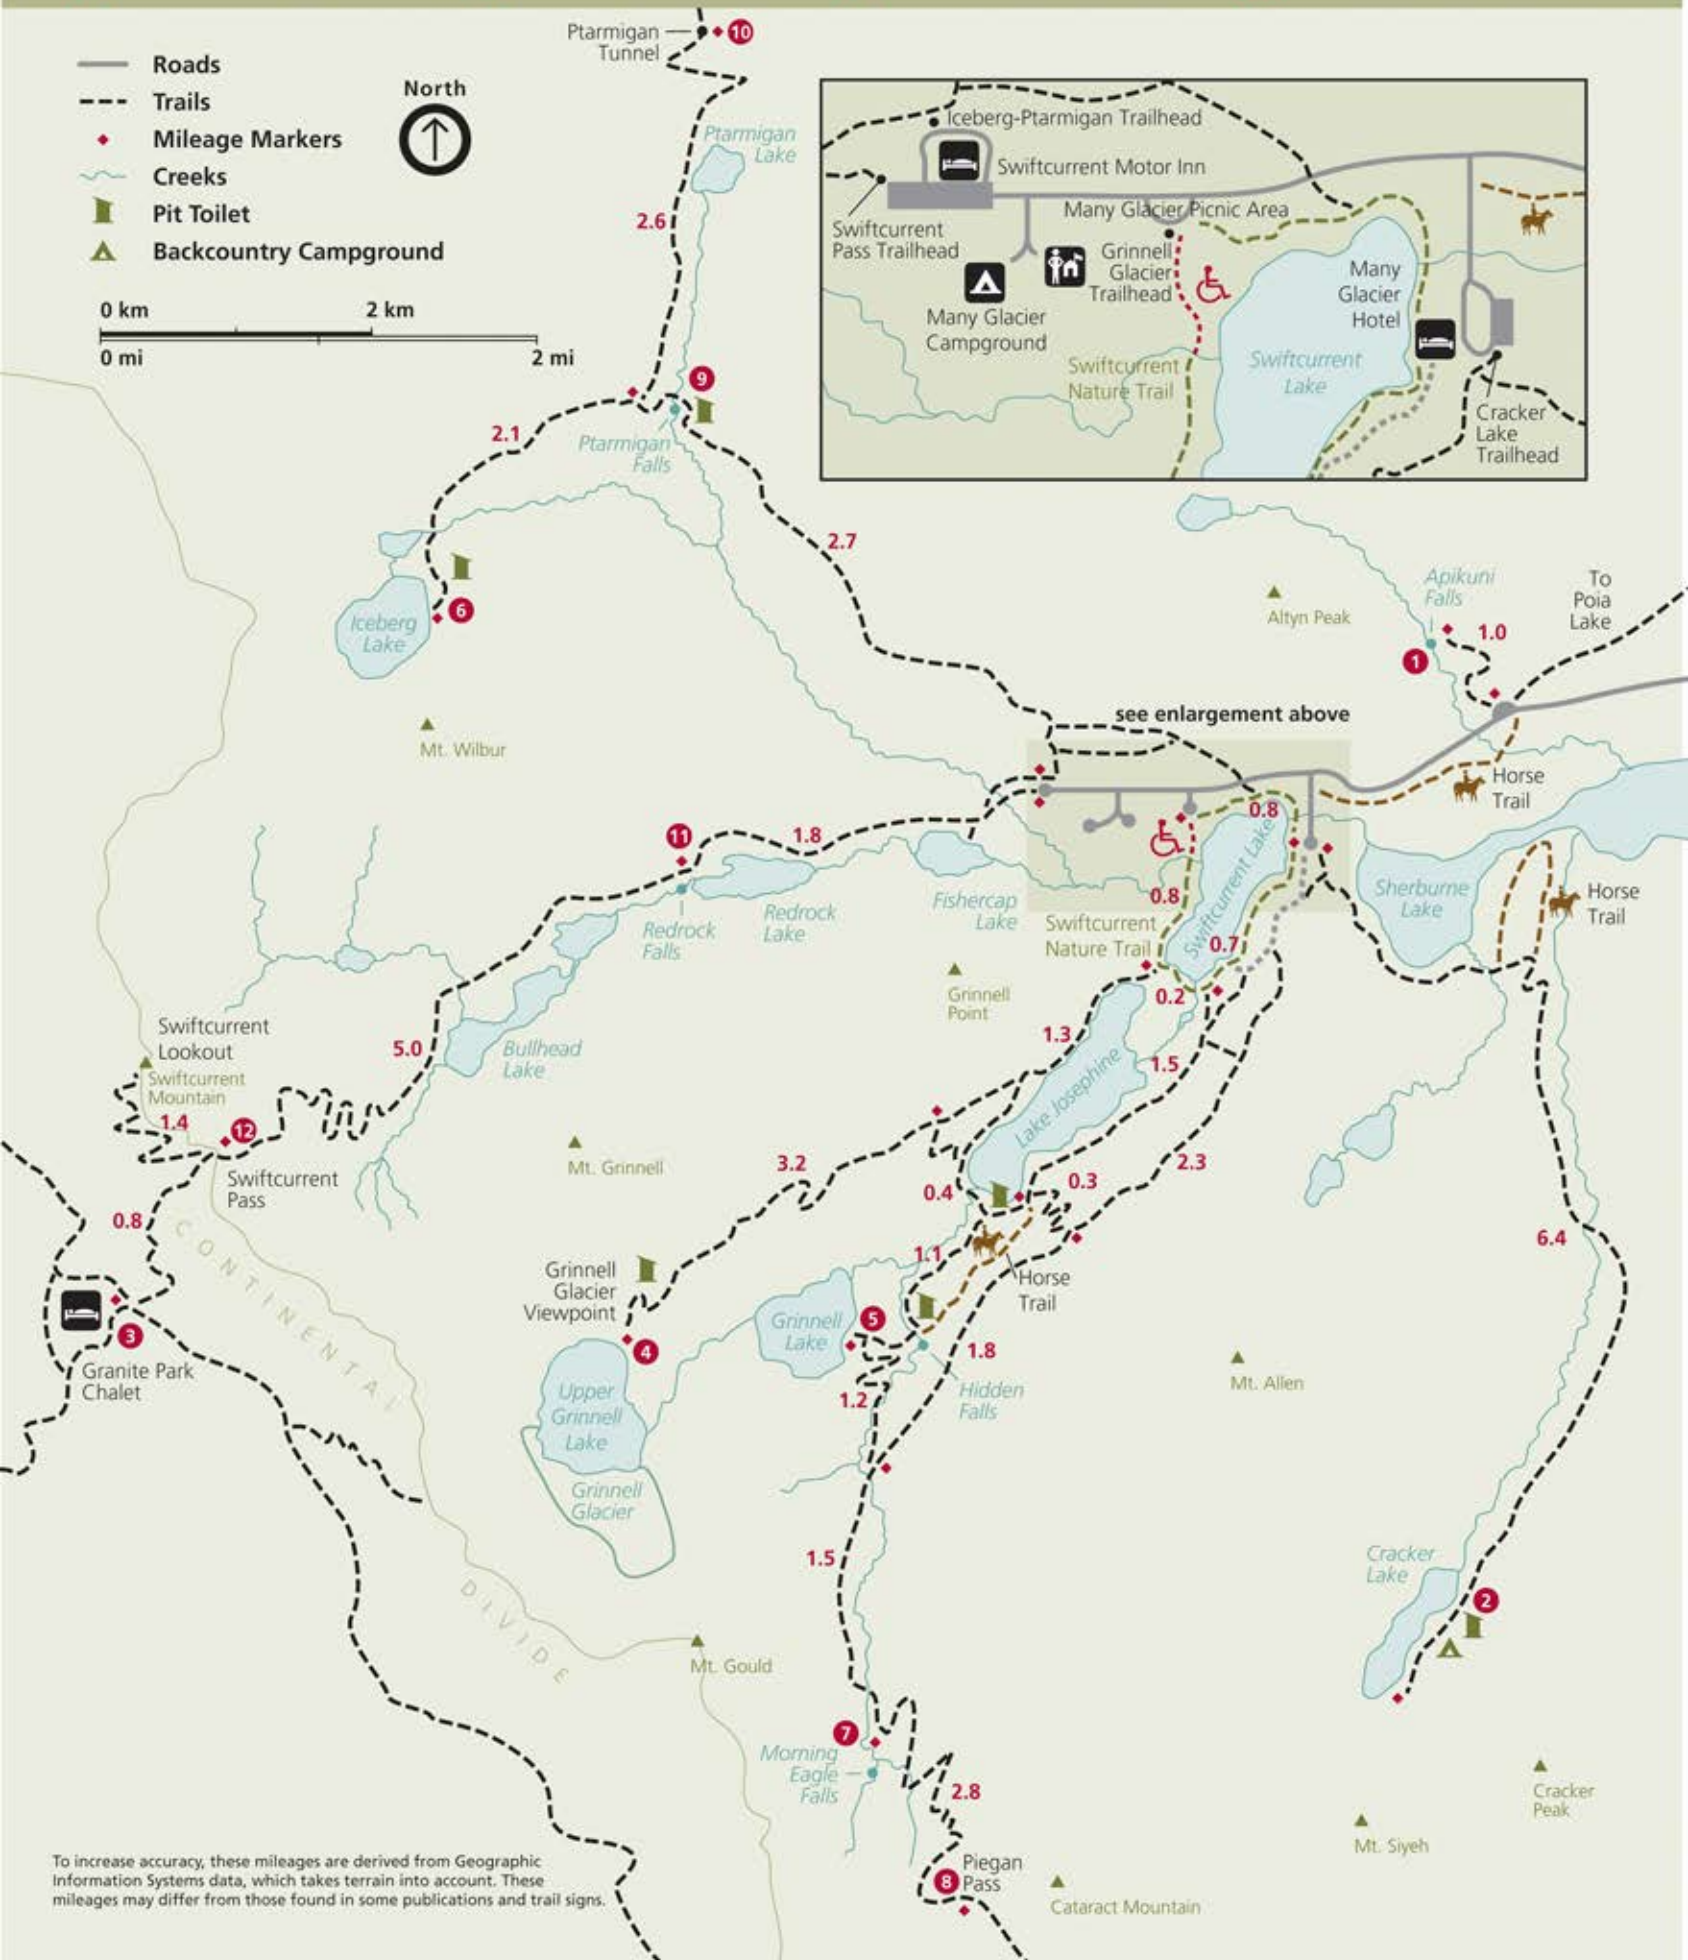

Many Glacier Valley Trails - Destinations and Elevation Change

- 1 Apikuni Falls - gains 640 ft.
- 2 Cracker Lake - gains 1300 ft.
- 3 Granite Park Chalet - gains 2228 ft.
- 4 Grinnell Glacier - gains 1600 ft.
- 5 Grinnell Lake - gains 40 ft.
- 6 Iceberg Lake - gains 1200 ft.
- 7 Morning Eagle Falls - gains 540 ft.
- 8 Piegan Pass - gains 2540 ft.
- 9 Ptarmigan Falls - gains 700 ft.
- 10 Ptarmigan Tunnel - gains 2300 ft.
- 11 Redrock Falls - gains 200 ft.
- 12 Swiftcurrent Pass - gains 2285 ft.

- Roads
- - - Trails
- ◆ Mileage Markers
- ~ Creeks
- 🚽 Pit Toilet
- 🏕 Backcountry Campground

To increase accuracy, these mileages are derived from Geographic Information Systems data, which takes terrain into account. These mileages may differ from those found in some publications and trail signs.