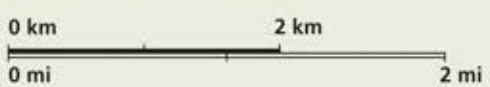

Many Glacier Valley Trails - Destinations and Elevation Change

- 1 Apikuni Falls - gains 640 ft.
- 2 Cracker Lake - gains 1300 ft.
- 3 Granite Park Chalet - gains 2228 ft.
- 4 Grinnell Glacier - gains 1600 ft.
- 5 Grinnell Lake - gains 40 ft.
- 6 Iceberg Lake - gains 1200 ft.
- 7 Morning Eagle Falls - gains 540 ft.
- 8 Piegan Pass - gains 2540 ft.
- 9 Ptarmigan Falls - gains 700 ft.
- 10 Ptarmigan Tunnel - gains 2300 ft.
- 11 Redrock Falls - gains 200 ft.
- 12 Swiftcurrent Pass - gains 2285 ft.

- Roads
- - - Trails
- Mileage Markers
- ~ Creeks
- 🚽 Pit Toilet
- 🏕 Backcountry Campground

To increase accuracy, these mileages are derived from Geographic Information Systems data, which takes terrain into account. These mileages may differ from those found in some publications and trail signs.